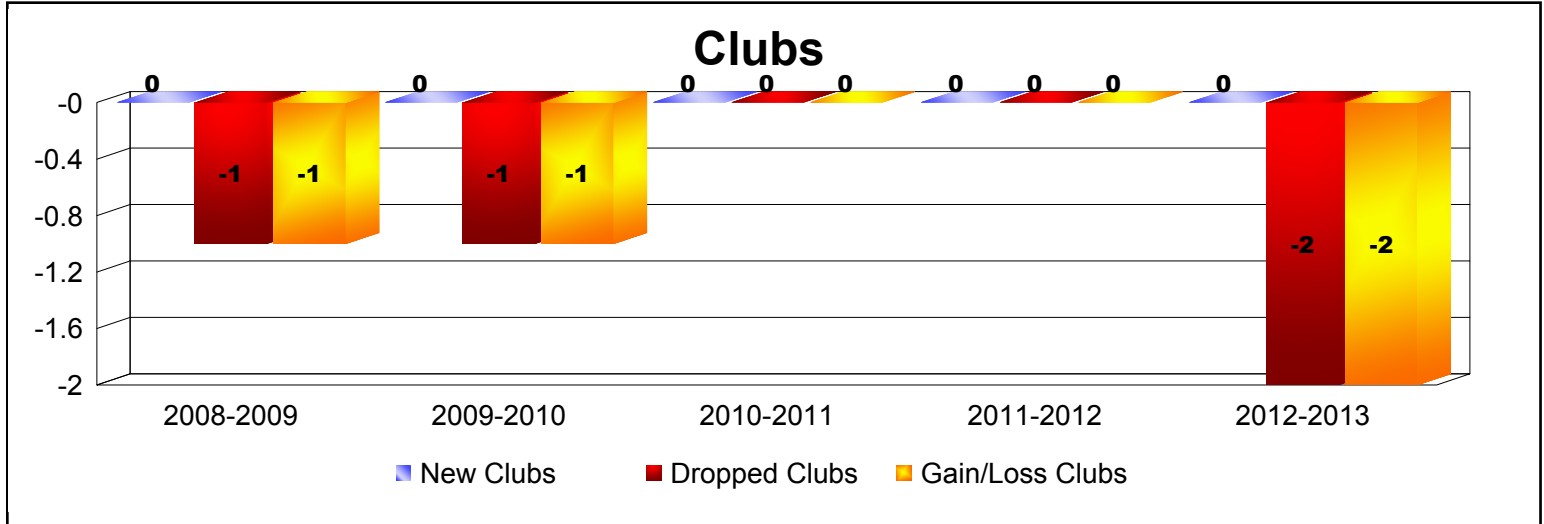

Year	New Clubs	Dropped Clubs	Gain/Loss Clubs	New Members	Charter Members	Reinstate Members	Transfer Members	Total Member Added	Total Members Dropped	Gain/Loss Members
2008-2009	0	-1	-1	110	0	5	14	129	-133	-4
2009-2010	0	-1	-1	108	0	6	11	125	-154	-29
2010-2011	0	0	0	104	0	14	11	129	-142	-13
2011-2012	0	0	0	131	0	13	17	161	-150	11
2012-2013	0	-2	-2	109	0	3	19	131	-177	-46
Average	0	-1	-1	112	0	8	14	135	-151	-16

Year	New Clubs	Dropped Clubs	Gain/Loss Clubs	New Members	Charter Members	Reinstate Members	Transfer Members	Total Member Added	Total Members Dropped	Gain/Loss Members
2008-2009	0	0	0	5	0	0	0	5	-2	3
2009-2010	0	0	0	7	0	0	0	7	-4	3
2010-2011	0	0	0	1	0	0	0	1	-7	-6
2011-2012	0	0	0	4	0	0	0	4	-5	-1
2012-2013	0	0	0	1	0	0	0	1	-2	-1
Average	0	0	0	4	0	0	0	4	-4	0