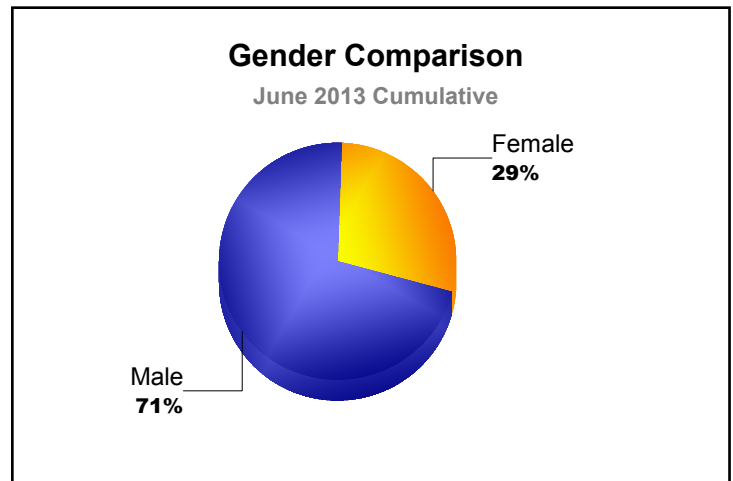

Year	New Clubs	Dropped Clubs	Gain/Loss Clubs	New Members	Charter Members	Reinstate Members	Transfer Members	Total Member Added	Total Members Dropped	Gain/Loss Members
2008-2009	0	-1	-1	110	0	5	14	129	-133	-4
2009-2010	0	-1	-1	108	0	6	11	125	-154	-29
2010-2011	0	0	0	104	0	14	11	129	-142	-13
2011-2012	0	0	0	131	0	13	17	161	-150	11
2012-2013	0	-2	-2	109	0	3	19	131	-177	-46
Average	0	-1	-1	112	0	8	14	135	-151	-16