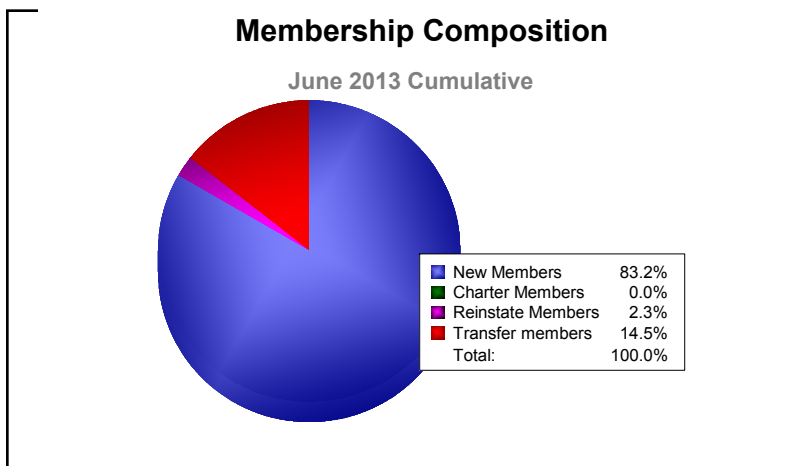

Year	New Clubs	Dropped Clubs	Gain/Loss Clubs	New Members	Charter Members	Reinstate Members	Transfer Members	Total Member Added	Total Members Dropped	Gain/Loss Members
2008-2009	0	-1	-1	110	0	5	14	129	-133	-4
2009-2010	0	-1	-1	108	0	6	11	125	-154	-29
2010-2011	0	0	0	104	0	14	11	129	-142	-13
2011-2012	0	0	0	131	0	13	17	161	-150	11
2012-2013	0	-2	-2	109	0	3	19	131	-177	-46
Average	0	-1	-1	112	0	8	14	135	-151	-16