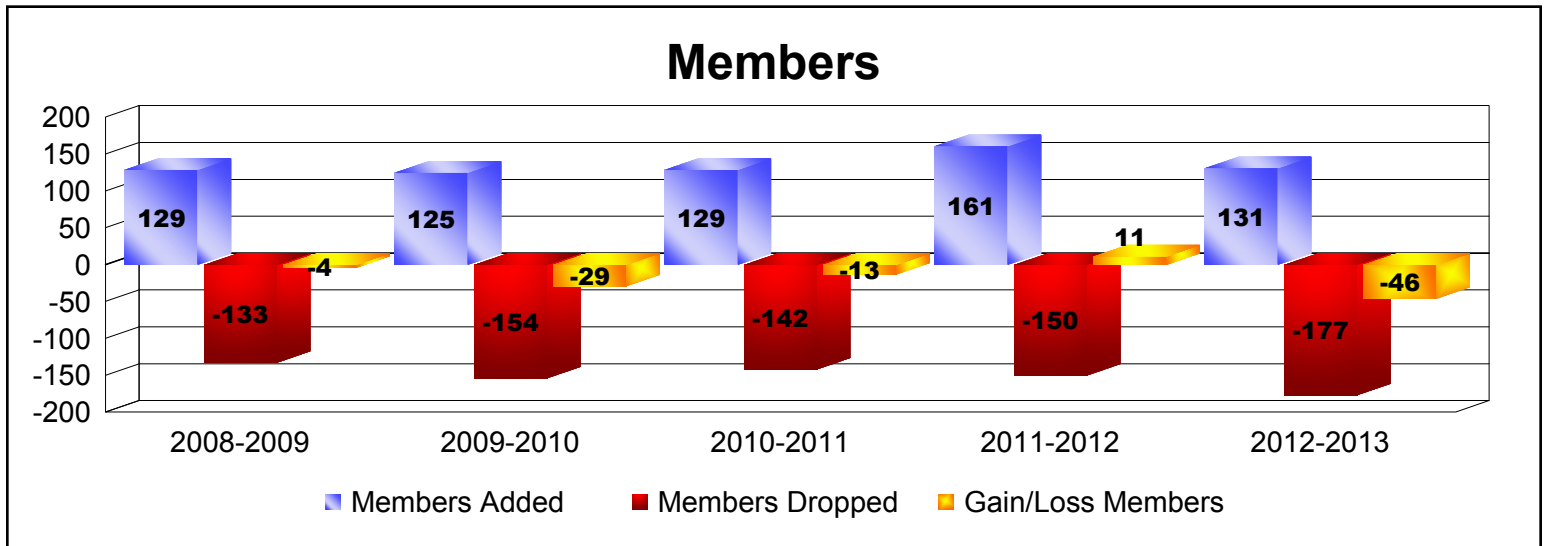

Year	New Clubs	Dropped Clubs	Gain/Loss Clubs	New Members	Charter Members	Reinstate Members	Transfer Members	Total Member Added	Total Members Dropped	Gain/Loss Members
2008-2009	0	-1	-1	110	0	5	14	129	-133	-4
2009-2010	0	-1	-1	108	0	6	11	125	-154	-29
2010-2011	0	0	0	104	0	14	11	129	-142	-13
2011-2012	0	0	0	131	0	13	17	161	-150	11
2012-2013	0	-2	-2	109	0	3	19	131	-177	-46
Average	0	-1	-1	112	0	8	14	135	-151	-16

Year	New Clubs	Dropped Clubs	Gain/Loss Clubs	New Members	Charter Members	Reinstate Members	Transfer Members	Total Member Added	Total Members Dropped	Gain/Loss Members
2008-2009	0	0	0	5	0	0	0	5	-2	3
2009-2010	0	0	0	7	0	0	0	7	-4	3
2010-2011	0	0	0	1	0	0	0	1	-7	-6
2011-2012	0	0	0	4	0	0	0	4	-5	-1
2012-2013	0	0	0	1	0	0	0	1	-2	-1
Average	0	0	0	4	0	0	0	4	-4	0